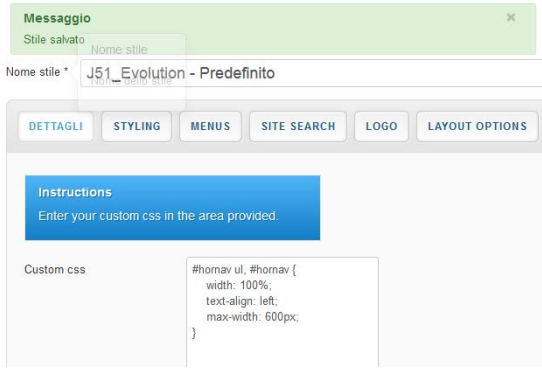

template with default settings

buttons aligned on the right

template configured with setting "auto" to cover the whole browser

This buttons the middle

Personalized to custom CSS

Other Personalized to custom CSS : max-width: 100%; the buttons are all aligned to the left

This buttons on left

now it remains to lower the "hornav" a little so that the word EVOLUTION does not cover the buttons