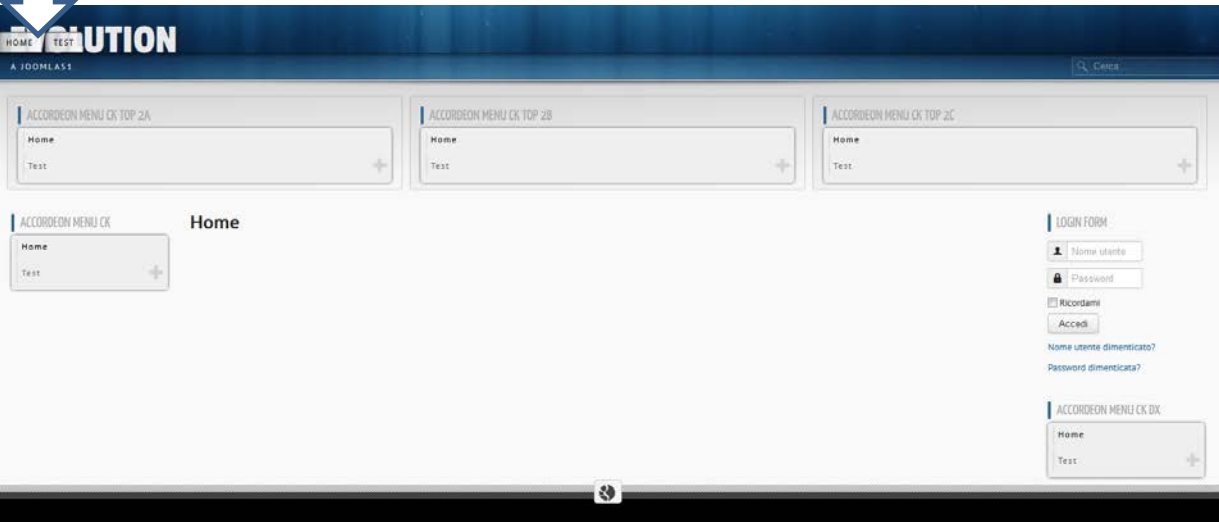

template with default settings

buttons aligned on the right

template configured with setting "auto" to cover the whole browser

This buttons the middle

Personalized to custom CSS

Other Personalized to custom CSS : max-width: 100%; the buttons are all aligned to the left

This buttons on left

now it remains to lower the "hornav" a little so that the word EVOLUTION does not cover the buttons